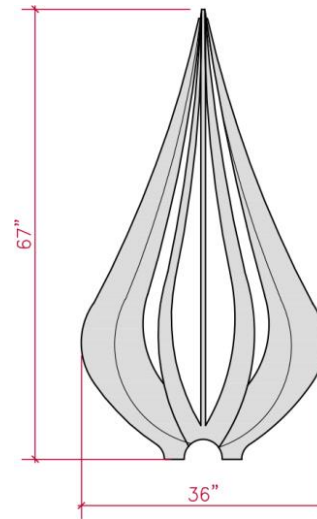

CAMDEN GARDENS, INC.
6535 5TH PL SOUTH, SUITE A, SEATTLE, WA 98108
206.767.0811
info@camdengardens.net
CAMDENGARDENSDESIGN.COM

FLAME

25

CORTEN STEEL

LEGAL INFORMATION:
ALL RIGHTS RESERVED. INFORMATION ON THIS DOCUMENT IS
CONFIDENTIAL AND EXCLUSIVE PROPERTY OF CAMDEN GARDENS
INCORPORATED. DELIVERY OF THIS DOCUMENT OR ANY COPY
THEREOF OR DISCLOSURE OF SUCH INFORMATION TO
UNAUTHORIZED PERSONS IS FORBIDDEN WITHOUT EXPRESSED
WRITTEN PERMISSION OF CAMDEN GARDENS INC

PRODUCT SPECIFICATIONS:
38"D x 67"H