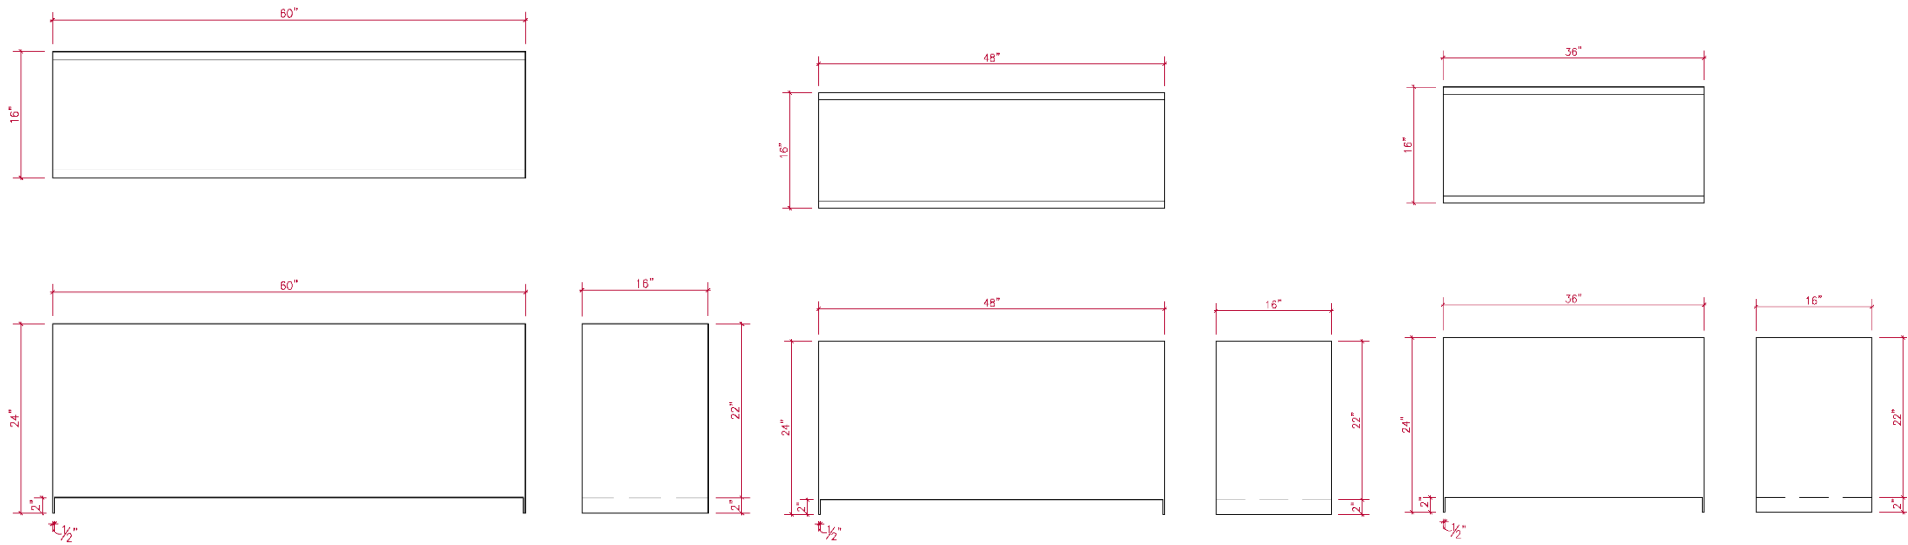

STAINLESS STEEL

LEGAL INFORMATION:
ALL RIGHTS RESERVED. INFORMATION ON THIS DOCUMENT IS CONFIDENTIAL AND EXCLUSIVE PROPERTY OF CAMDEN GARDENS INCORPORATED. DELIVERY OF THIS DOCUMENT OR ANY COPY THEREOF OR DISCLOSURE OF SUCH INFORMATION TO UNAUTHORIZED PERSONS IS FORBIDDEN WITHOUT EXPRESSED WRITTEN PERMISSION OF CAMDEN GARDENS INC

PRODUCT SPECIFICATIONS:

- 36”L x 16”W x 24”H
- 48”L x 16”W x 24”H
- 60”L x 16”W x 24”H