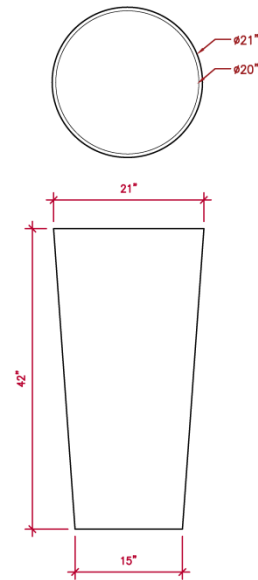

CAMDEN GARDENS, INC.
6535 5TH PL SOUTH, SUITE A, SEATTLE, WA 98108
206.767.0811
info@camdengardens.net
CAMDENGARDENSDESIGN.COM

EURO

63

FIBERGLASS

LEGAL INFORMATION:
ALL RIGHTS RESERVED. INFORMATION ON THIS DOCUMENT IS CONFIDENTIAL AND EXCLUSIVE PROPERTY OF CAMDEN GARDENS INCORPORATED. DELIVERY OF THIS DOCUMENT OR ANY COPY THEREOF OR DISCLOSURE OF SUCH INFORMATION TO UNAUTHORIZED PERSONS IS FORBIDDEN WITHOUT EXPRESSED WRITTEN PERMISSION OF CAMDEN GARDENS INC

PRODUCT SPECIFICATIONS:
21" D x 42"H