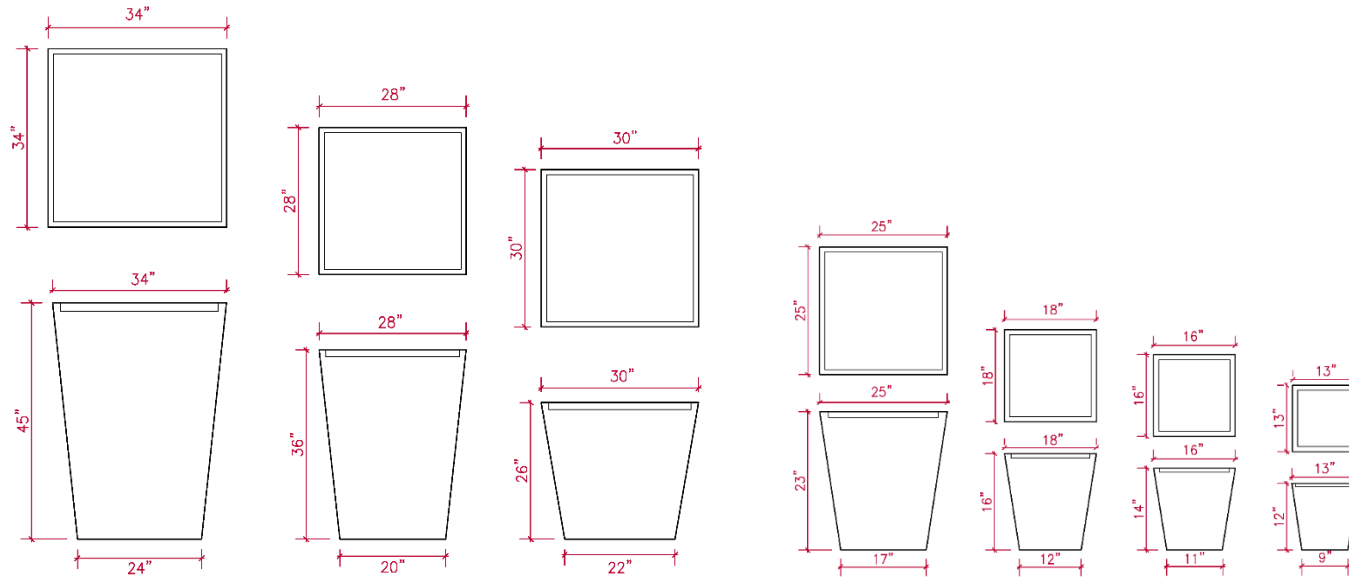

TRAPEZOID

LEGAL INFORMATION:
ALL RIGHTS RESERVED. INFORMATION ON THIS DOCUMENT IS CONFIDENTIAL AND EXCLUSIVE PROPERTY OF CAMDEN GARDENS INCORPORATED. DELIVERY OF THIS DOCUMENT OR ANY COPY THEREOF OR DISCLOSURE OF SUCH INFORMATION TO UNAUTHORIZED PERSONS IS FORBIDDEN WITHOUT EXPRESSED WRITTEN PERMISSION OF CAMDEN GARDENS INC

PRODUCT SPECIFICATIONS:
13"L x 13"W x 12"H SPECIAL ORDER
16"L x 16"W x 14"H
18"L x 18"W x 16"H
25"L x 25"W x 23"H
28"L x 28"W x 36"H
30"L x 30"W x 26"H
34"L x 34"W x 45"H

FIBERGLASS