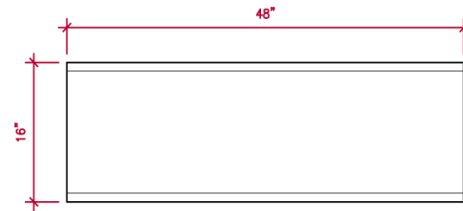

RECTANGLE

STEEL

LEGAL INFORMATION:
ALL RIGHTS RESERVED. INFORMATION ON THIS DOCUMENT IS CONFIDENTIAL AND EXCLUSIVE PROPERTY OF CAMDEN GARDENS INCORPORATED. DELIVERY OF THIS DOCUMENT OR ANY COPY THEREOF OR DISCLOSURE OF SUCH INFORMATION TO UNAUTHORIZED PERSONS IS FORBIDDEN WITHOUT EXPRESSED WRITTEN PERMISSION OF CAMDEN GARDENS INC

PRODUCT SPECIFICATIONS:

- 36"L x 16"W x 24"H
- 48"L x 16"W x 24"H
- 60"L x 16"W x 24"H