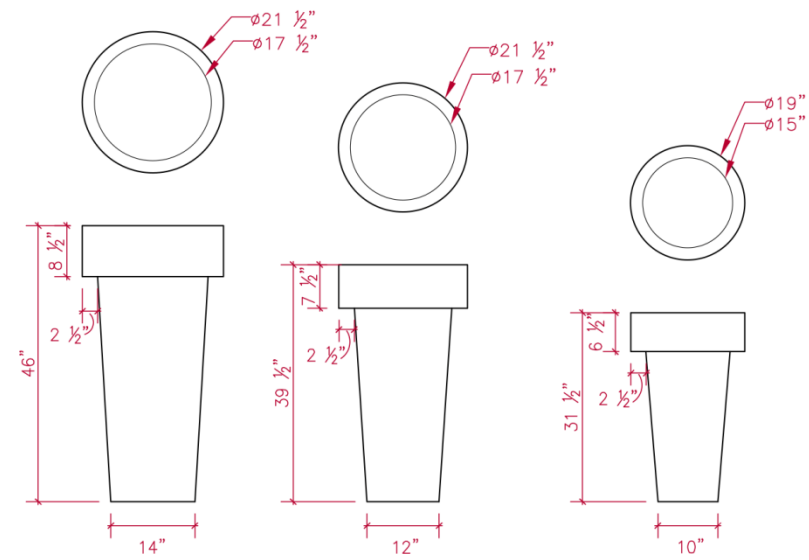

PRODUCT SPECIFICATIONS:

48"D

CAMDEN GARDENS, INC.
6535 5TH PL SOUTH, SUITE A, SEATTLE, WA 98108
206.767.0811
info@camdengardens.net
CAMDENGARDENSDESIGN.COM

CONE

32

IN STOCK SIZES:

19 "L x 10"W x 31"H

21½ "L x 12½"W x 39½"H

23 ½"L x 14"W x 46"H

WHITE

Sample chips are available upon request.

STEEL

CAMDEN GARDENS, INC.
 6535 5TH PL SOUTH, SUITE A, SEATTLE, WA 98108
206.767.0811
 info@camdengardens.net
 CAMDENGARDENSDESIGN.COM

CONE

PRODUCT SPECIFICATIONS:

- 19" L x 10"W x 31 1/2"H
- 21" L x 12"W x 39 1/2"H
- 23 1/2"L x 14"W x 46"H

CAMDEN GARDENS, INC.
6535 5TH PL SOUTH, SUITE A, SEATTLE, WA 98108
206.767.0811
info@camdengardens.net
CAMDENGARDENSDESIGN.COM