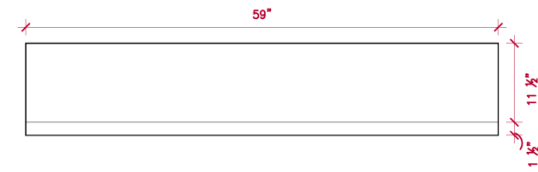

CAMDEN GARDENS, INC.
6535 5TH PL SOUTH, SUITE A, SEATTLE, WA 98108
206.767.0811
info@camdengardens.net
CAMDENGARDENSDESIGN.COM

MOD

15

LEGAL INFORMATION:
ALL RIGHTS RESERVED. INFORMATION ON THIS DOCUMENT IS CONFIDENTIAL AND EXCLUSIVE PROPERTY OF CAMDEN GARDENS INCORPORATED. DELIVERY OF THIS DOCUMENT OR ANY COPY THEREOF OR DISCLOSURE OF SUCH INFORMATION TO UNAUTHORIZED PERSONS IS FORBIDDEN WITHOUT EXPRESSED WRITTEN PERMISSION OF CAMDEN GARDENS INC

PRODUCT SPECIFICATIONS:
SQUARE: 34"L x 34"W x 23 1/2"H
RECTANGLE: 59"L x 23 1/2"W x 11 1/2"H

CORTEN STEEL