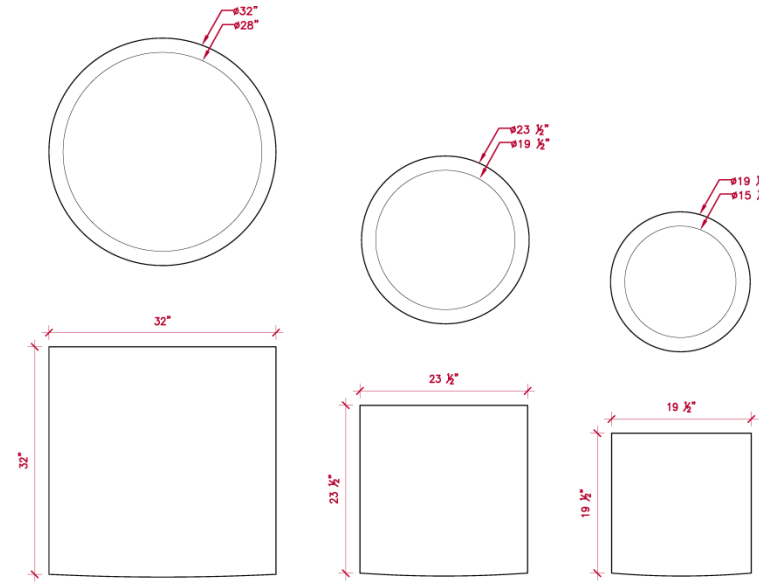

CYLINDER

CORTEN STEEL

LEGAL INFORMATION:
ALL RIGHTS RESERVED. INFORMATION ON THIS DOCUMENT IS CONFIDENTIAL AND EXCLUSIVE PROPERTY OF CAMDEN GARDENS INCORPORATED. DELIVERY OF THIS DOCUMENT OR ANY COPY THEREOF OR DISCLOSURE OF SUCH INFORMATION TO UNAUTHORIZED PERSONS IS FORBIDDEN WITHOUT EXPRESSED WRITTEN PERMISSION OF CAMDEN GARDENS INC

PRODUCT SPECIFICATIONS:
19 1/2"D x 19 1/2"H
23 1/2"D x 23 1/2"H
32"D x 32"H