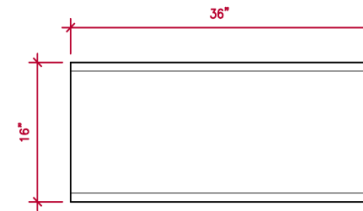

RECTANGLE

STEEL

LEGAL INFORMATION:
ALL RIGHTS RESERVED. INFORMATION ON THIS DOCUMENT IS CONFIDENTIAL AND EXCLUSIVE PROPERTY OF CAMDEN GARDENS INCORPORATED. DELIVERY OF THIS DOCUMENT OR ANY COPY THEREOF OR DISCLOSURE OF SUCH INFORMATION TO UNAUTHORIZED PERSONS IS FORBIDDEN WITHOUT EXPRESSED WRITTEN PERMISSION OF CAMDEN GARDENS INC

PRODUCT SPECIFICATIONS:

- 36"L x 16"W x 24"H
- 48"L x 16"W x 24"H
- 60"L x 16"W x 24"H