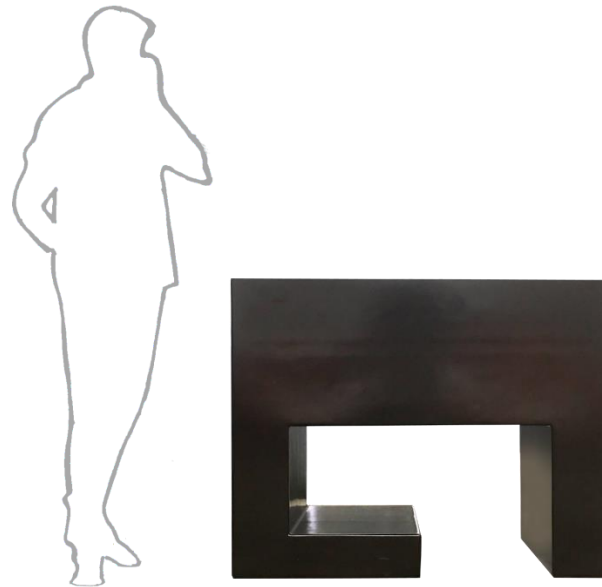

PRODUCT SPECIFICATIONS:
18 1/2 " x 37 1/2 "H

CAMDEN GARDENS, INC.
6535 5TH PL SOUTH, SUITE A, SEATTLE, WA 98108
206.767.0811
info@camdengardens.net
CAMDENGARDENSDESIGN.COM

TETRIS

56

IN STOCK SIZES:

39 ½”L x 16”W x 31 ½”H