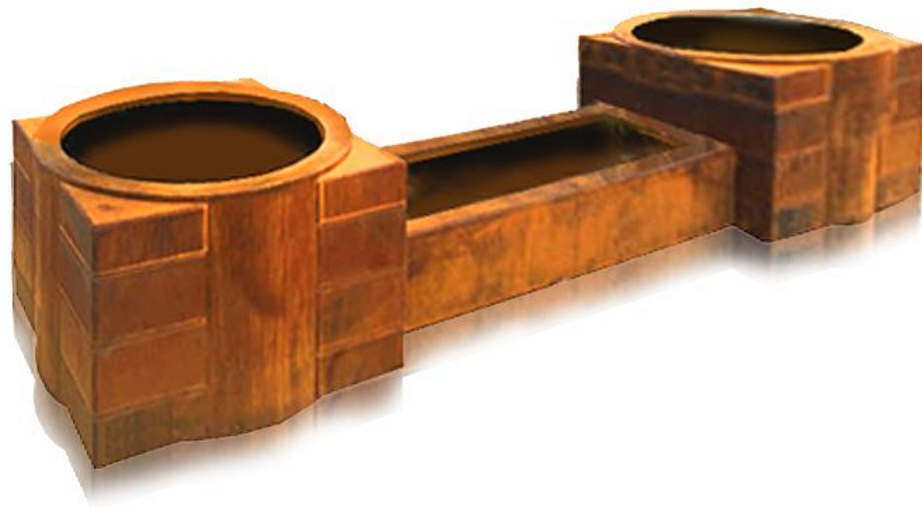

PRODUCT SPECIFICATIONS:

47 1/2"L x 19 1/2"W x 23 1/2"H

59 "L x 19 1/2 "W x 23 1/2"H

79 "L x 19 1/2 "W x 23 1/2"H

CAMDEN GARDENS, INC.
6535 5TH PL SOUTH, SUITE A, SEATTLE, WA 98108
206.767.0811
info@camdengardens.net
CAMDENGARDENSDESIGN.COM

MOD

IN STOCK SIZES:

SQUARE: 34"L x 34"W x 23 1/2"H

RECTANGLE: 59"L x 23 1/2"W x 11 1/2"H

RUST

CORTEN STEEL

CAMDEN GARDENS, INC.
 6535 5TH PL SOUTH, SUITE A, SEATTLE, WA 98108
206.767.0811
 info@camdengardens.net
 CAMDENGARDENSDESIGN.COM