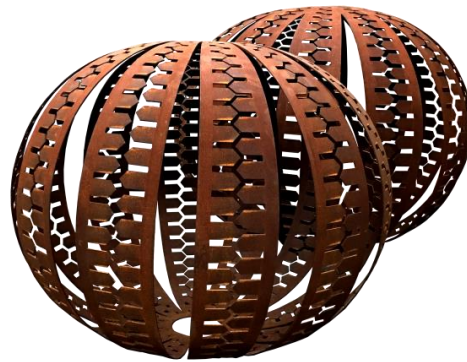

PRODUCT SPECIFICATIONS:
24"D x 60"H

CORTEN STEEL

CAMDEN GARDENS, INC.
6535 5TH PL SOUTH, SUITE A, SEATTLE, WA 98108
206.767.0811
info@camdengardens.net
CAMDENGARDENSDESIGN.COM

LACE

28

IN STOCK SIZES:

24"D x 23"H