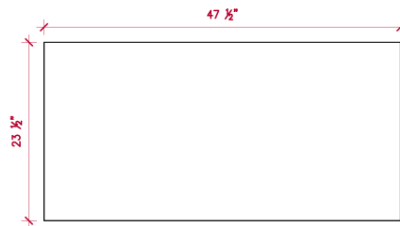

CORTEN STEEL

LEGAL INFORMATION:
ALL RIGHTS RESERVED. INFORMATION ON THIS DOCUMENT IS CONFIDENTIAL AND EXCLUSIVE PROPERTY OF CAMDEN GARDENS INCORPORATED. DELIVERY OF THIS DOCUMENT OR ANY COPY THEREOF OR DISCLOSURE OF SUCH INFORMATION TO UNAUTHORIZED PERSONS IS FORBIDDEN WITHOUT EXPRESSED WRITTEN PERMISSION OF CAMDEN GARDENS INC

PRODUCT SPECIFICATIONS:

47 1/2"L x 19 1/2"W x 23 1/2"H

59 "L x 19 1/2 "W x 23 1/2"H

79 "L x 19 1/2 "W x 23 1/2"H