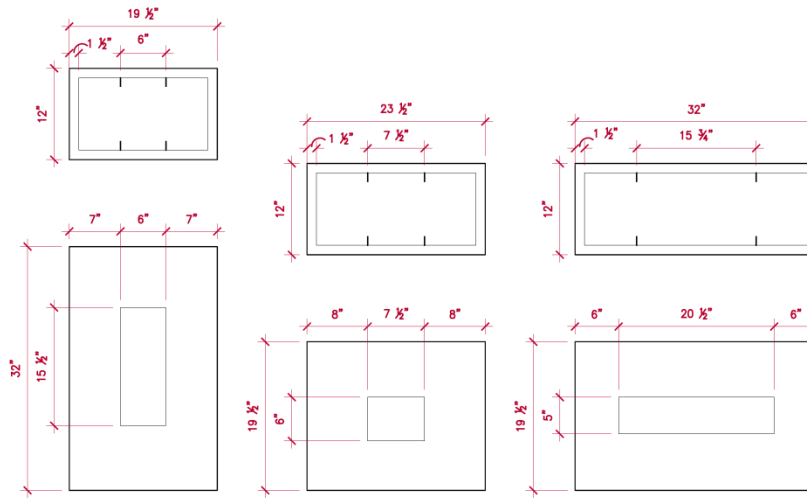

SKYLINE

CORTEN STEEL

LEGAL INFORMATION:
ALL RIGHTS RESERVED. INFORMATION ON THIS DOCUMENT IS CONFIDENTIAL AND EXCLUSIVE PROPERTY OF CAMDEN GARDENS INCORPORATED. DELIVERY OF THIS DOCUMENT OR ANY COPY THEREOF OR DISCLOSURE OF SUCH INFORMATION TO UNAUTHORIZED PERSONS IS FORBIDDEN WITHOUT EXPRESSED WRITTEN PERMISSION OF CAMDEN GARDENS INC

PRODUCT SPECIFICATIONS:

- 31 1/2" L x 12" W x 19 1/2" H
- 19" L x 12" W x 32" H
- 23 1/2" L x 12" W x 19 1/2" H