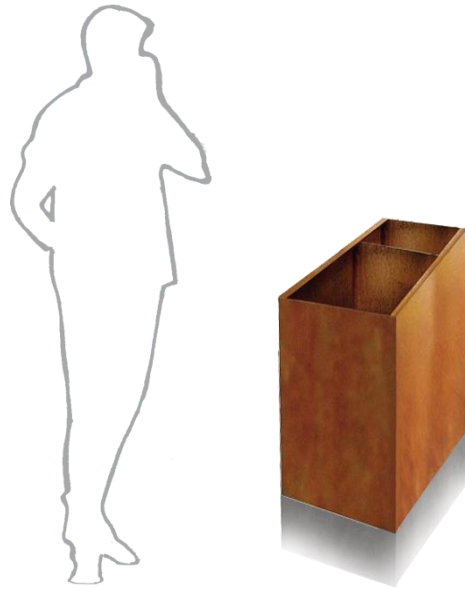

CAMDEN GARDENS, INC.
6535 5TH PL SOUTH, SUITE A, SEATTLE, WA 98108
206.767.0811
info@camdengardens.net
CAMDENGARDENSDESIGN.COM

DUO

IN STOCK SIZES:

39 ½ " L x 12"W x 32 "H

RUST

CORTEN STEEL

08