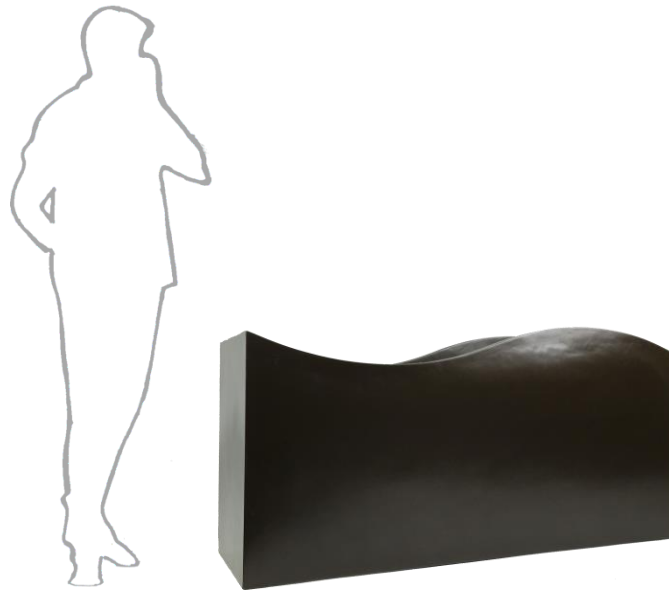

PRODUCT SPECIFICATIONS:
24"D x 47 1/2"H

CAMDEN GARDENS, INC.
6535 5TH PL SOUTH, SUITE A, SEATTLE, WA 98108
206.767.0811
info@camdengardens.net
CAMDENGARDENSDESIGN.COM

WAVE

60

IN STOCK SIZES:
48"L x 14"W x 24"H