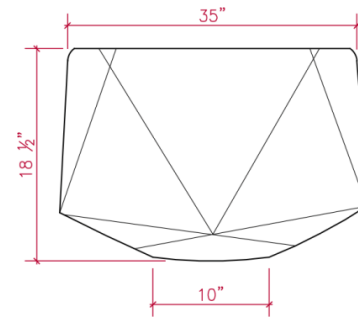

LEGAL INFORMATION:
ALL RIGHTS RESERVED. INFORMATION ON THIS DOCUMENT IS CONFIDENTIAL AND EXCLUSIVE PROPERTY OF CAMDEN GARDENS INCORPORATED. DELIVERY OF THIS DOCUMENT OR ANY COPY THEREOF OR DISCLOSURE OF SUCH INFORMATION TO UNAUTHORIZED PERSONS IS FORBIDDEN WITHOUT EXPRESSED WRITTEN PERMISSION OF CAMDEN GARDENS INC

PRODUCT SPECIFICATIONS:

27 "L x 25 1/2"W x 18 1/2"H