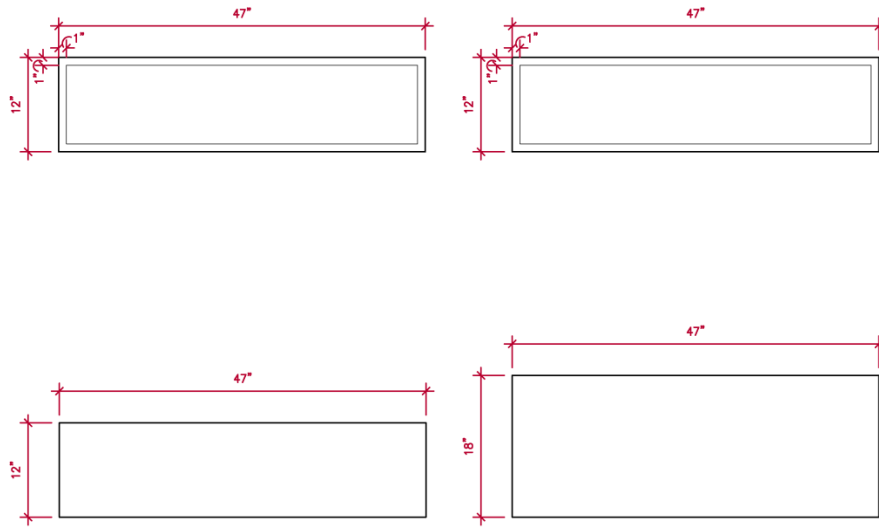

FIBERGLASS

LEGAL INFORMATION:
ALL RIGHTS RESERVED. INFORMATION ON THIS DOCUMENT IS CONFIDENTIAL AND EXCLUSIVE PROPERTY OF CAMDEN GARDENS INCORPORATED. DELIVERY OF THIS DOCUMENT OR ANY COPY THEREOF OR DISCLOSURE OF SUCH INFORMATION TO UNAUTHORIZED PERSONS IS FORBIDDEN WITHOUT EXPRESSED WRITTEN PERMISSION OF CAMDEN GARDENS INC

PRODUCT SPECIFICATIONS:

- 47" L x 12"W x 12"H
- 47" L x 12"W x 18"H
- 47" L x 12"W x 24"H
- 47" L x 12"W x 30"H