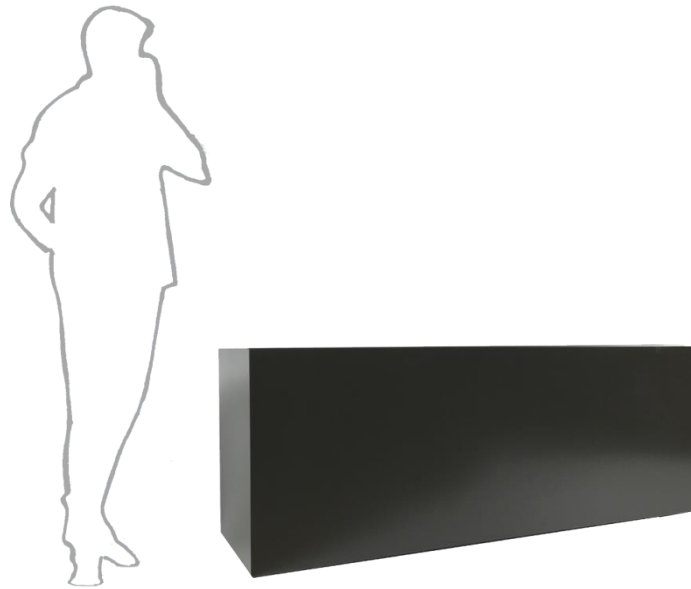

IN STOCK SIZES:

- 36" L x 16" W x 24" H
- 48" L x 16" W x 24" H
- **60" L x 16" W x 24" H**
- 36" L x 16" W x 30" H
- 48" L x 16" W x 30" H
- 60" L x 16" W x 30" H

Sample chips are available upon request.

STEEL