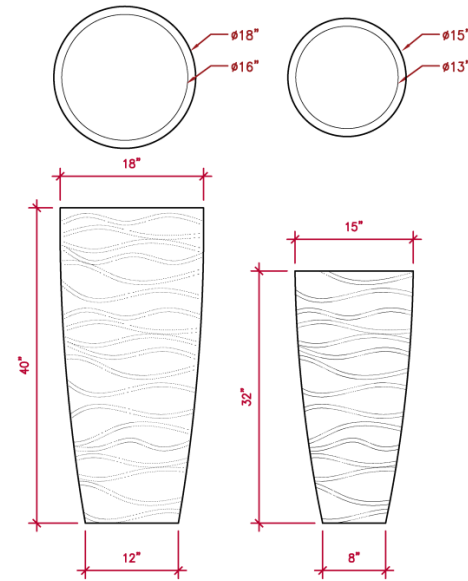

CAMDEN GARDENS, INC.
6535 5TH PL SOUTH, SUITE A, SEATTLE, WA 98108
206.767.0811
info@camdengardens.net
CAMDENGARDENSDESIGN.COM

GINGER

LEGAL INFORMATION:
ALL RIGHTS RESERVED. INFORMATION ON THIS DOCUMENT IS CONFIDENTIAL AND EXCLUSIVE PROPERTY OF CAMDEN GARDENS INCORPORATED. DELIVERY OF THIS DOCUMENT OR ANY COPY THEREOF OR DISCLOSURE OF SUCH INFORMATION TO UNAUTHORIZED PERSONS IS FORBIDDEN WITHOUT EXPRESSED WRITTEN PERMISSION OF CAMDEN GARDENS INC

PRODUCT SPECIFICATIONS:

15"D x 32"H
18"D x 40"H

FIBERGLASS