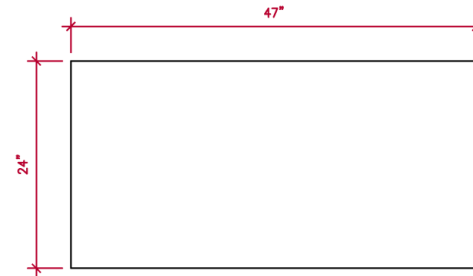

FIBERGLASS

LEGAL INFORMATION:
ALL RIGHTS RESERVED. INFORMATION ON THIS DOCUMENT IS CONFIDENTIAL AND EXCLUSIVE PROPERTY OF CAMDEN GARDENS INCORPORATED. DELIVERY OF THIS DOCUMENT OR ANY COPY THEREOF OR DISCLOSURE OF SUCH INFORMATION TO UNAUTHORIZED PERSONS IS FORBIDDEN WITHOUT EXPRESSED WRITTEN PERMISSION OF CAMDEN GARDENS INC

PRODUCT SPECIFICATIONS:

47"L x 20"W x 24"H