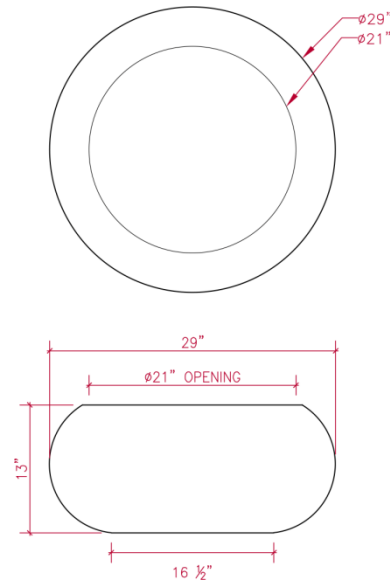

CAMDEN GARDENS, INC.
6535 5TH PL SOUTH, SUITE A, SEATTLE, WA 98108
206.767.0811
info@camdengardens.net
CAMDENGARDENSDESIGN.COM

BASIN

53

FIBERGLASS

LEGAL INFORMATION:
ALL RIGHTS RESERVED. INFORMATION ON THIS DOCUMENT IS CONFIDENTIAL AND EXCLUSIVE PROPERTY OF CAMDEN GARDENS INCORPORATED. DELIVERY OF THIS DOCUMENT OR ANY COPY THEREOF OR DISCLOSURE OF SUCH INFORMATION TO UNAUTHORIZED PERSONS IS FORBIDDEN WITHOUT EXPRESSED WRITTEN PERMISSION OF CAMDEN GARDENS INC

PRODUCT SPECIFICATIONS:
29"D X 13"H