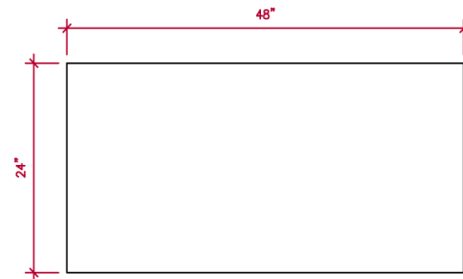

RECTANGLE

STEEL

LEGAL INFORMATION:
ALL RIGHTS RESERVED. INFORMATION ON THIS DOCUMENT IS CONFIDENTIAL AND EXCLUSIVE PROPERTY OF CAMDEN GARDENS INCORPORATED. DELIVERY OF THIS DOCUMENT OR ANY COPY THEREOF OR DISCLOSURE OF SUCH INFORMATION TO UNAUTHORIZED PERSONS IS FORBIDDEN WITHOUT EXPRESSED WRITTEN PERMISSION OF CAMDEN GARDENS INC

PRODUCT SPECIFICATIONS:

- 36"L x 16"W x 24"H
- 48"L x 16"W x 24"H
- 60"L x 16"W x 24"H