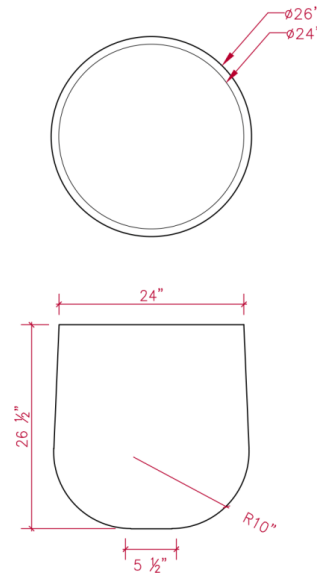

CAMDEN GARDENS, INC.
6535 5TH PL SOUTH, SUITE A, SEATTLE, WA 98108
206.767.0811
info@camdengardens.net
CAMDENGARDENSDESIGN.COM

U

77

LEGAL INFORMATION:
ALL RIGHTS RESERVED. INFORMATION ON THIS DOCUMENT IS CONFIDENTIAL AND EXCLUSIVE PROPERTY OF CAMDEN GARDENS INCORPORATED. DELIVERY OF THIS DOCUMENT OR ANY COPY THEREOF OR DISCLOSURE OF SUCH INFORMATION TO UNAUTHORIZED PERSONS IS FORBIDDEN WITHOUT EXPRESSED WRITTEN PERMISSION OF CAMDEN GARDENS INC

PRODUCT SPECIFICATIONS:

38"D x 67"H

FIBERGLASS