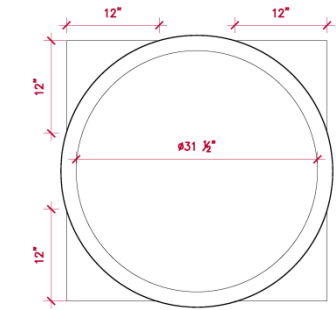

CAMDEN GARDENS, INC.
6535 5TH PL SOUTH, SUITE A, SEATTLE, WA 98108
206.767.0811
info@camdengardens.net
CAMDENGARDENSDESIGN.COM

MOD

15

LEGAL INFORMATION:
ALL RIGHTS RESERVED. INFORMATION ON THIS DOCUMENT IS CONFIDENTIAL AND EXCLUSIVE PROPERTY OF CAMDEN GARDENS INCORPORATED. DELIVERY OF THIS DOCUMENT OR ANY COPY THEREOF OR DISCLOSURE OF SUCH INFORMATION TO UNAUTHORIZED PERSONS IS FORBIDDEN WITHOUT EXPRESSED WRITTEN PERMISSION OF CAMDEN GARDENS INC

PRODUCT SPECIFICATIONS:
SQUARE: 34"L x 34"W x 23 1/2"H
RECTANGLE: 59"L x 23 1/2"W x 11 1/2"H

CORTEN STEEL