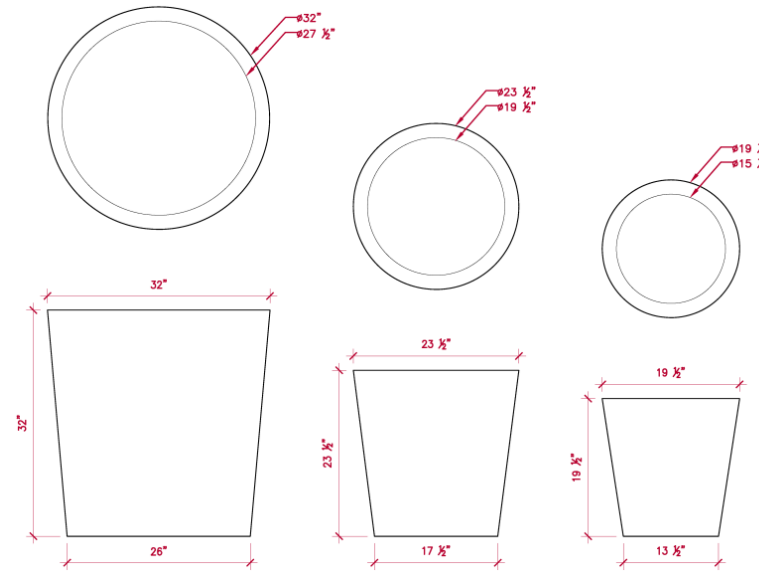

BARREL

CORTEN STEEL

LEGAL INFORMATION:
ALL RIGHTS RESERVED. INFORMATION ON THIS DOCUMENT IS CONFIDENTIAL AND EXCLUSIVE PROPERTY OF CAMDEN GARDENS INCORPORATED. DELIVERY OF THIS DOCUMENT OR ANY COPY THEREOF OR DISCLOSURE OF SUCH INFORMATION TO UNAUTHORIZED PERSONS IS FORBIDDEN WITHOUT EXPRESSED WRITTEN PERMISSION OF CAMDEN GARDENS INC

PRODUCT SPECIFICATIONS:

- 19 1/2 "L x 19"W x 19 1/2"H
- 23 1/2 "L x 23 1/2"W x 23 1/2"H
- 32 1/2 "L x 32"W x 32 1/2"H