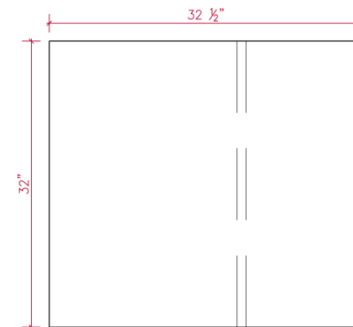

PRODUCT SPECIFICATIONS:
21 1/2" L x 14"W x 33 1/2"H

CORTEN STEEL

CAMDEN GARDENS, INC.
6535 5TH PL SOUTH, SUITE A, SEATTLE, WA 98108
206.767.0811
info@camdengardens.net
CAMDENGARDENSDESIGN.COM

SKYLINE

IN STOCK SIZES:

PRODUCT SPECIFICATIONS:

- 31 1/2" L x 12" W x 19 1/2" H
- 19" L x 12" W x 32" H
- 23 1/2" L x 12" W x 19 1/2" H

CAMDEN GARDENS, INC.
6535 5TH PL SOUTH, SUITE A, SEATTLE, WA 98108
206.767.0811
info@camdengardens.net
CAMDENGARDENSDESIGN.COM

DUO

IN STOCK SIZES:

39 ½ " L x 12"W x 32 "H

RUST

CORTEN STEEL

08

CAMDEN GARDENS, INC.
6535 5TH PL SOUTH, SUITE A, SEATTLE, WA 98108
206.767.0811
info@camdengardens.net
CAMDENGARDENSDESIGN.COM

DUO

PRODUCT SPECIFICATIONS:

39 1/2"L x 12"W x 32"H

CORTEN STEEL

CAMDEN GARDENS, INC.
6535 5TH PL SOUTH, SUITE A, SEATTLE, WA 98108
206.767.0811
info@camdengardens.net
CAMDENGARDENSDESIGN.COM

BARREL

IN STOCK SIZES: