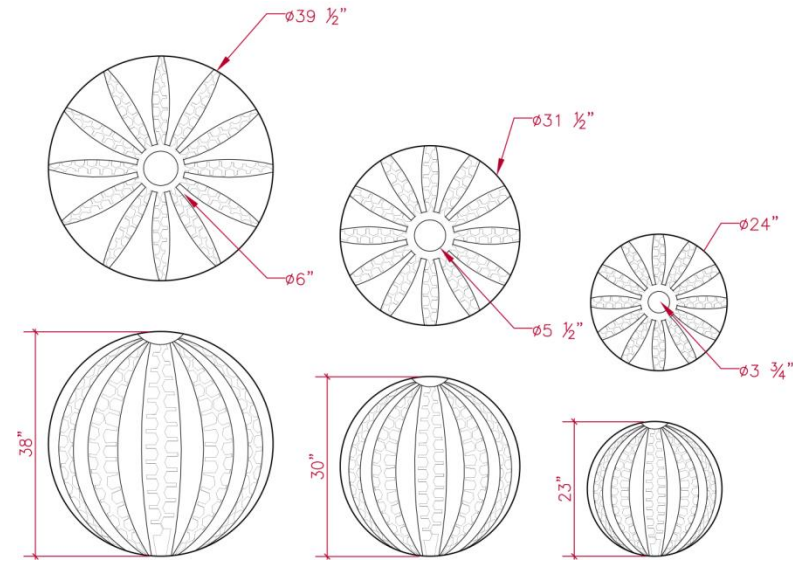

PRODUCT SPECIFICATIONS:
24"D x 60"H

CORTEN STEEL

CAMDEN GARDENS, INC.
6535 5TH PL SOUTH, SUITE A, SEATTLE, WA 98108
206.767.0811
info@camdengardens.net
CAMDENGARDENSDESIGN.COM

LACE

28

IN STOCK SIZES:

24"D x 23"H

31 ½"D x 30"H

39 ½"D x 38"H

RUST

CORTEN STEEL

CAMDEN GARDENS, INC.
 6535 5TH PL SOUTH, SUITE A, SEATTLE, WA 98108
206.767.0811
 info@camdengardens.net
 CAMDENGARDENSDESIGN.COM

LACE

CORTEN STEEL

LEGAL INFORMATION:
 ALL RIGHTS RESERVED. INFORMATION ON THIS DOCUMENT IS
 CONFIDENTIAL AND EXCLUSIVE PROPERTY OF CAMDEN GARDENS
 INCORPORATED. DELIVERY OF THIS DOCUMENT OR ANY COPY
 THEREOF OR DISCLOSURE OF SUCH INFORMATION TO
 UNAUTHORIZED PERSONS IS FORBIDDEN WITHOUT EXPRESSED
 WRITTEN PERMISSION OF CAMDEN GARDENS INC

PRODUCT SPECIFICATIONS:

- 24"D x 23"H
- 31½"D x 30"H
- 39½"D x 38"H

CAMDEN GARDENS, INC.
6535 5TH PL SOUTH, SUITE A, SEATTLE, WA 98108
206.767.0811
info@camdengardens.net
CAMDENGARDENSDESIGN.COM

MERIDIAN