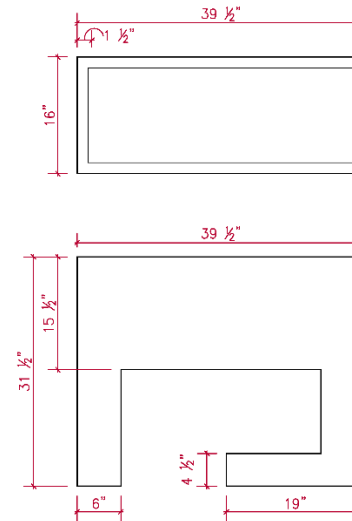

CAMDEN GARDENS, INC.
6535 5TH PL SOUTH, SUITE A, SEATTLE, WA 98108
206.767.0811
info@camdengardens.net
CAMDENGARDENSDESIGN.COM

TETRIS

FIBERGLASS

LEGAL INFORMATION:
ALL RIGHTS RESERVED. INFORMATION ON THIS DOCUMENT IS CONFIDENTIAL AND EXCLUSIVE PROPERTY OF CAMDEN GARDENS INCORPORATED. DELIVERY OF THIS DOCUMENT OR ANY COPY THEREOF OR DISCLOSURE OF SUCH INFORMATION TO UNAUTHORIZED PERSONS IS FORBIDDEN WITHOUT EXPRESSED WRITTEN PERMISSION OF CAMDEN GARDENS INC

PRODUCT SPECIFICATIONS:
39 1/2"L x 16"W x 31 1/2"H