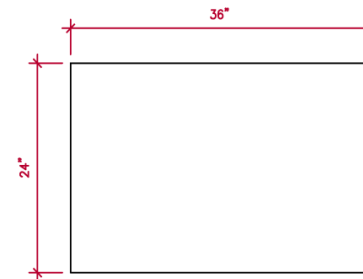

RECTANGLE

STEEL

LEGAL INFORMATION:
ALL RIGHTS RESERVED. INFORMATION ON THIS DOCUMENT IS CONFIDENTIAL AND EXCLUSIVE PROPERTY OF CAMDEN GARDENS INCORPORATED. DELIVERY OF THIS DOCUMENT OR ANY COPY THEREOF OR DISCLOSURE OF SUCH INFORMATION TO UNAUTHORIZED PERSONS IS FORBIDDEN WITHOUT EXPRESSED WRITTEN PERMISSION OF CAMDEN GARDENS INC

PRODUCT SPECIFICATIONS:

- 36"L x 16"W x 24"H
- 48"L x 16"W x 24"H
- 60"L x 16"W x 24"H