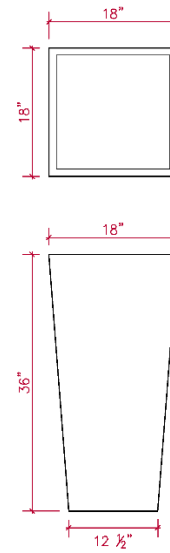

JEWEL PETITE