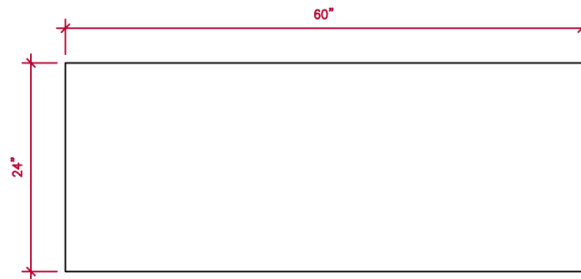

RECTANGLE

STEEL

LEGAL INFORMATION:
ALL RIGHTS RESERVED. INFORMATION ON THIS DOCUMENT IS CONFIDENTIAL AND EXCLUSIVE PROPERTY OF CAMDEN GARDENS INCORPORATED. DELIVERY OF THIS DOCUMENT OR ANY COPY THEREOF OR DISCLOSURE OF SUCH INFORMATION TO UNAUTHORIZED PERSONS IS FORBIDDEN WITHOUT EXPRESSED WRITTEN PERMISSION OF CAMDEN GARDENS INC

PRODUCT SPECIFICATIONS:

- 36"L x 16"W x 24"H
- 48"L x 16"W x 24"H
- 60"L x 16"W x 24"H