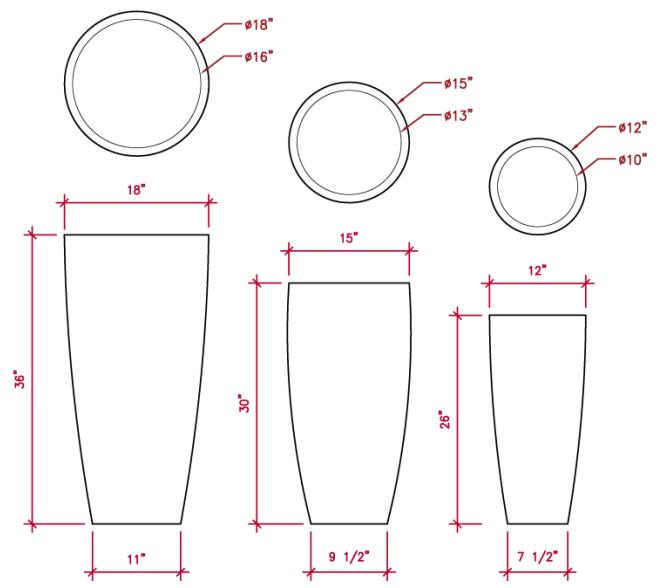

CAMDEN GARDENS, INC.
6535 5TH PL SOUTH, SUITE A, SEATTLE, WA 98108
206.767.0811
info@camdengardens.net
CAMDENGARDENSDESIGN.COM

BULLET

LEGAL INFORMATION:
ALL RIGHTS RESERVED. INFORMATION ON THIS DOCUMENT IS CONFIDENTIAL AND EXCLUSIVE PROPERTY OF CAMDEN GARDENS INCORPORATED. DELIVERY OF THIS DOCUMENT OR ANY COPY THEREOF OR DISCLOSURE OF SUCH INFORMATION TO UNAUTHORIZED PERSONS IS FORBIDDEN WITHOUT EXPRESSED WRITTEN PERMISSION OF CAMDEN GARDENS INC

PRODUCT SPECIFICATIONS:
12"D x 26"H
15"D x 30"H
17"D x 36"H

FIBERGLASS