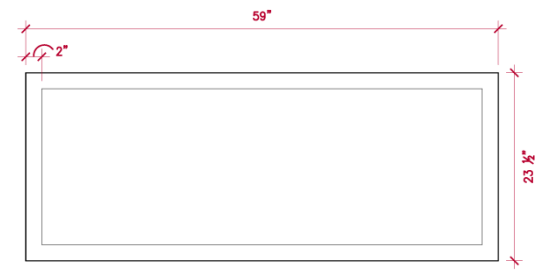

CAMDEN GARDENS, INC.
6535 5TH PL SOUTH, SUITE A, SEATTLE, WA 98108
206.767.0811
info@camdengardens.net
CAMDENGARDENSDESIGN.COM

MOD

15

LEGAL INFORMATION:
ALL RIGHTS RESERVED. INFORMATION ON THIS DOCUMENT IS CONFIDENTIAL AND EXCLUSIVE PROPERTY OF CAMDEN GARDENS INCORPORATED. DELIVERY OF THIS DOCUMENT OR ANY COPY THEREOF OR DISCLOSURE OF SUCH INFORMATION TO UNAUTHORIZED PERSONS IS FORBIDDEN WITHOUT EXPRESSED WRITTEN PERMISSION OF CAMDEN GARDENS INC

PRODUCT SPECIFICATIONS:
SQUARE: 34"L x 34"W x 23 1/2"H
RECTANGLE: 59"L x 23 1/2"W x 11 1/2"H

CORTEN STEEL