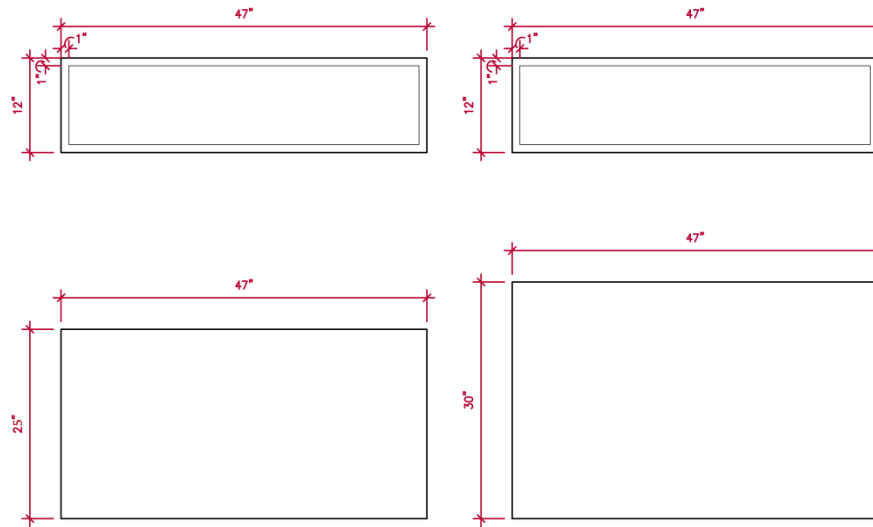

FIBERGLASS

LEGAL INFORMATION:
ALL RIGHTS RESERVED. INFORMATION ON THIS DOCUMENT IS CONFIDENTIAL AND EXCLUSIVE PROPERTY OF CAMDEN GARDENS INCORPORATED. DELIVERY OF THIS DOCUMENT OR ANY COPY THEREOF OR DISCLOSURE OF SUCH INFORMATION TO UNAUTHORIZED PERSONS IS FORBIDDEN WITHOUT EXPRESSED WRITTEN PERMISSION OF CAMDEN GARDENS INC

PRODUCT SPECIFICATIONS:

- 47" L x 12"W x 12"H
- 47" L x 12"W x 18"H
- 47" L x 12"W x 24"H
- 47" L x 12"W x 30"H