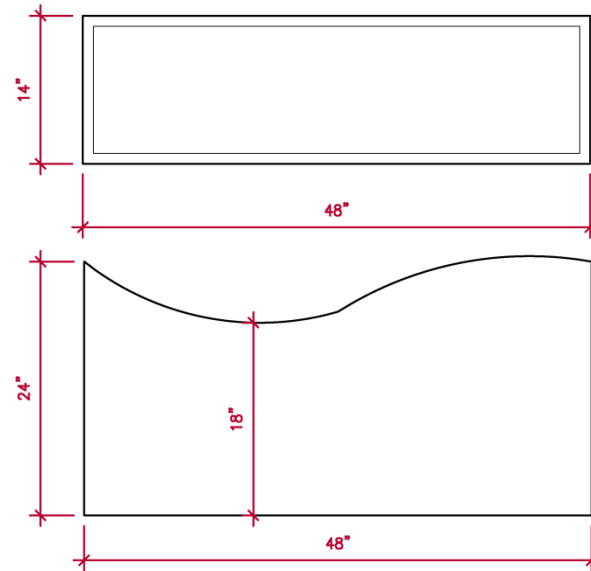

FIBERGLASS

LEGAL INFORMATION:
ALL RIGHTS RESERVED. INFORMATION ON THIS DOCUMENT IS CONFIDENTIAL AND EXCLUSIVE PROPERTY OF CAMDEN GARDENS INCORPORATED. DELIVERY OF THIS DOCUMENT OR ANY COPY THEREOF OR DISCLOSURE OF SUCH INFORMATION TO UNAUTHORIZED PERSONS IS FORBIDDEN WITHOUT EXPRESSED WRITTEN PERMISSION OF CAMDEN GARDENS INC

PRODUCT SPECIFICATIONS:
48"L x 14"W x 24"H