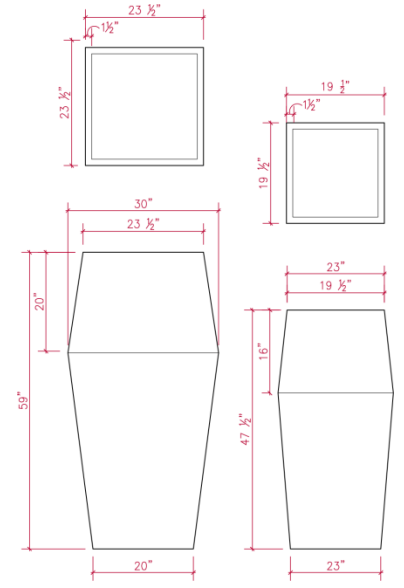

PRODUCT SPECIFICATIONS:
 12"D x 26"H
 15"D x 30"H
 17"D x 36"H

FIBERGLASS

CAMDEN GARDENS, INC.
6535 5TH PL SOUTH, SUITE A, SEATTLE, WA 98108
206.767.0811
info@camdengardens.net
CAMDENGARDENSDESIGN.COM

JEWEL

74

IN STOCK SIZES:

19½”L x 19½”W x 47½”H

23½”L x 23½”W x 59”H

MATT BRONZE

Sample chips are available upon request.

FIBERGLASS

CAMDEN GARDENS, INC.
6535 5TH PL SOUTH, SUITE A, SEATTLE, WA 98108
206.767.0811
info@camdengardens.net
CAMDENGARDENSDESIGN.COM

JEWEL

PRODUCT SPECIFICATIONS:
19 1/2" L x 19 1/2" W x 47 1/2" H
23 1/2" L x 23 1/2" W x 59" H

LEGAL INFORMATION:
ALL RIGHTS RESERVED. INFORMATION ON THIS DOCUMENT IS CONFIDENTIAL AND EXCLUSIVE PROPERTY OF CAMDEN GARDENS INCORPORATED. DELIVERY OF THIS DOCUMENT OR ANY COPY THEREOF OR DISCLOSURE OF SUCH INFORMATION TO UNAUTHORIZED PERSONS IS FORBIDDEN WITHOUT EXPRESSED WRITTEN PERMISSION OF CAMDEN GARDENS INC

PRODUCT SPECIFICATIONS:

18"D x 35 1/2"H