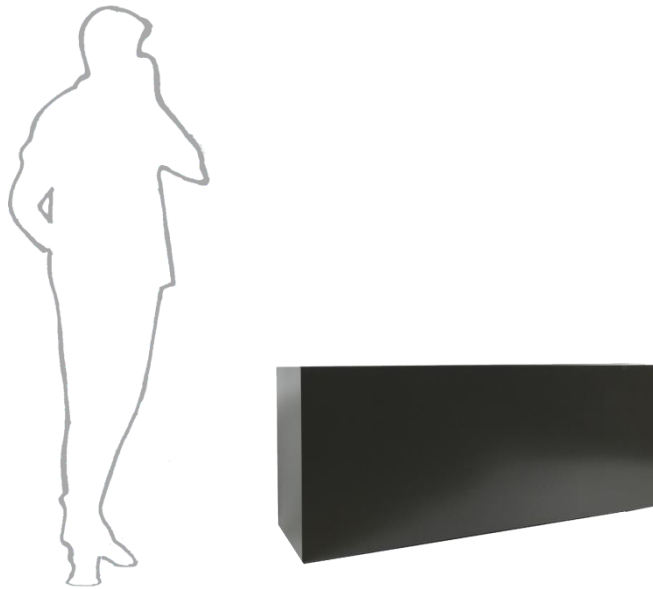

CAMDEN GARDENS, INC.
6535 5TH PL SOUTH, SUITE A, SEATTLE, WA 98108
206.767.0811
info@camdengardens.net
CAMDENGARDENSDESIGN.COM

RECTANGLE

IN STOCK SIZES:

- 26" L x 12"W x 12"H
- 36" L x 12"W x 12"H
- 36" L x 12"W x 18"H
- 36" L x 12"W x 24"H
- 36" L x 12"W x 30"H
- 47" L x 12"W x 12"H
- 47" L x 12"W x 18"H
- 47" L x 12"W x 24"H
- 47" L x 12"W x 30"H
- 47" L x 20"W x 24"H

WHITE

MATT CHARCOAL

MATT BRONZE

Sample chips are available upon request.

FIBERGLASS