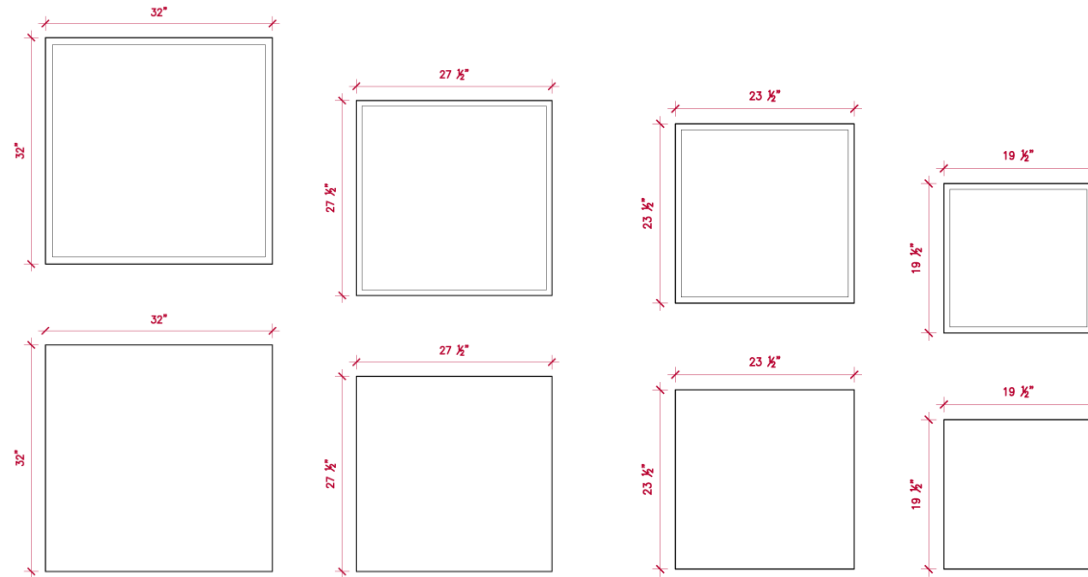

CUBE

LEGAL INFORMATION:
ALL RIGHTS RESERVED. INFORMATION ON THIS DOCUMENT IS CONFIDENTIAL AND EXCLUSIVE PROPERTY OF CAMDEN GARDENS INCORPORATED. DELIVERY OF THIS DOCUMENT OR ANY COPY THEREOF OR DISCLOSURE OF SUCH INFORMATION TO UNAUTHORIZED PERSONS IS FORBIDDEN WITHOUT EXPRESSED WRITTEN PERMISSION OF CAMDEN GARDENS INC

PRODUCT SPECIFICATIONS:
32 "L x 32"W x 32 "H $565.00
27 1/2 "L x 27 1/2 "W x 27 1/2 "H
23 1/2 "L x 23 1/2 "W x 23 1/2 "H
19 1/2 "L x 19 1/2 "W x 19 1/2 "H

CORTEN STEEL