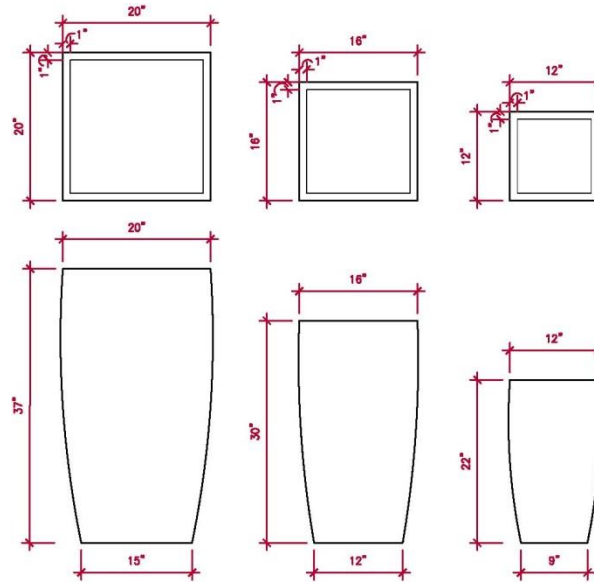

FLAIRED SQUARE

FIBERGLASS

LEGAL INFORMATION:
ALL RIGHTS RESERVED. INFORMATION ON THIS DOCUMENT IS CONFIDENTIAL AND EXCLUSIVE PROPERTY OF CAMDEN GARDENS INCORPORATED. DELIVERY OF THIS DOCUMENT OR ANY COPY THEREOF OR DISCLOSURE OF SUCH INFORMATION TO UNAUTHORIZED PERSONS IS FORBIDDEN WITHOUT EXPRESSED WRITTEN PERMISSION OF CAMDEN GARDENS INC

PRODUCT SPECIFICATIONS:

- 12"L x 12"W x 22"H
- 16"L x 16"W x 30"H
- 20"L x 20"W x 37"H