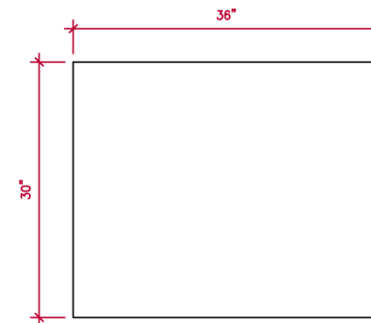

RECTANGLE

STEEL

LEGAL INFORMATION:
ALL RIGHTS RESERVED. INFORMATION ON THIS DOCUMENT IS CONFIDENTIAL AND EXCLUSIVE PROPERTY OF CAMDEN GARDENS INCORPORATED. DELIVERY OF THIS DOCUMENT OR ANY COPY THEREOF OR DISCLOSURE OF SUCH INFORMATION TO UNAUTHORIZED PERSONS IS FORBIDDEN WITHOUT EXPRESSED WRITTEN PERMISSION OF CAMDEN GARDENS INC

PRODUCT SPECIFICATIONS:

- 36"L x 16"W x 30"H
- 48"L x 16"W x 30"H
- 60"L x 16"W x 30"H