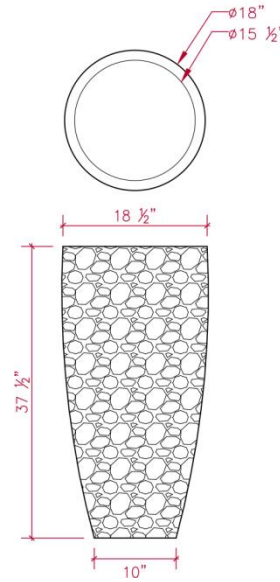

CAMDEN GARDENS, INC.
6535 5TH PL SOUTH, SUITE A, SEATTLE, WA 98108
206.767.0811
info@camdengardens.net
CAMDENGARDENSDESIGN.COM

COBBLED

55

FIBERGLASS

LEGAL INFORMATION:
ALL RIGHTS RESERVED. INFORMATION ON THIS DOCUMENT IS CONFIDENTIAL AND EXCLUSIVE PROPERTY OF CAMDEN GARDENS INCORPORATED. DELIVERY OF THIS DOCUMENT OR ANY COPY THEREOF OR DISCLOSURE OF SUCH INFORMATION TO UNAUTHORIZED PERSONS IS FORBIDDEN WITHOUT EXPRESSED WRITTEN PERMISSION OF CAMDEN GARDENS INC

PRODUCT SPECIFICATIONS:
18 1/2 " x 37 1/2 "H