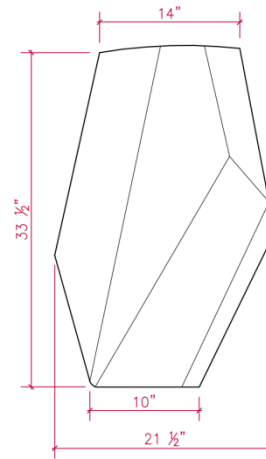

ASKEW

IN STOCK SIZES:

21½”L x 14”W x 33 ½”H

RUST

CORTEN STEEL

CAMDEN GARDENS, INC.
6535 5TH PL SOUTH, SUITE A, SEATTLE, WA 98108
206.767.0811
info@camdengardens.net
CAMDENGARDENSDESIGN.COM

ASKEW

LEGAL INFORMATION:
ALL RIGHTS RESERVED. INFORMATION ON THIS DOCUMENT IS CONFIDENTIAL AND EXCLUSIVE PROPERTY OF CAMDEN GARDENS INCORPORATED. DELIVERY OF THIS DOCUMENT OR ANY COPY THEREOF OR DISCLOSURE OF SUCH INFORMATION TO UNAUTHORIZED PERSONS IS FORBIDDEN WITHOUT EXPRESSED WRITTEN PERMISSION OF CAMDEN GARDENS INC

PRODUCT SPECIFICATIONS:
21 1/2" L x 14"W x 33 1/2"H

CORTEN STEEL

CAMDEN GARDENS, INC.
6535 5TH PL SOUTH, SUITE A, SEATTLE, WA 98108
206.767.0811
info@camdengardens.net
CAMDENGARDENSDESIGN.COM

SKYLINE

IN STOCK SIZES:

31 ½" L x 12" W x 19 ½" H

19 ½" L x 12" W x 32" H

23 ½" L x 12" W x 19 ½" H

RUST

CORTEN STEEL

CAMDEN GARDENS, INC.
6535 5TH PL SOUTH, SUITE A, SEATTLE, WA 98108
206.767.0811
info@camdengardens.net
CAMDENGARDENSDESIGN.COM