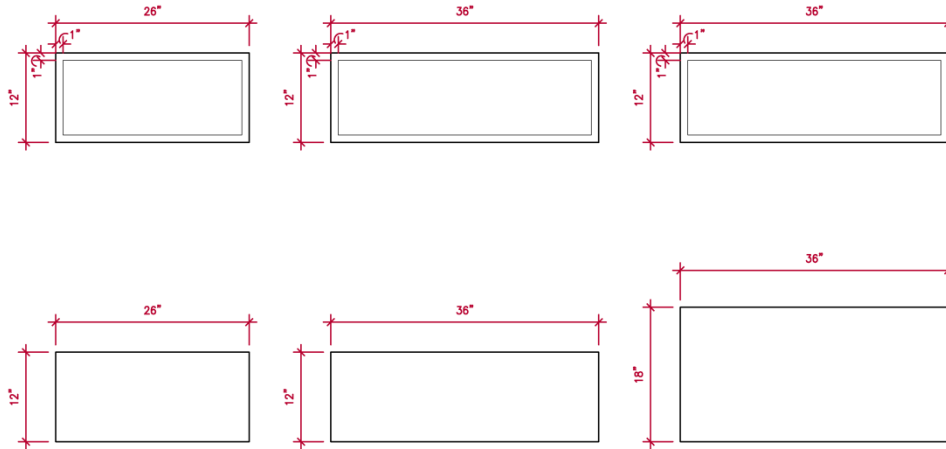

CAMDEN GARDENS, INC.
6535 5TH PL SOUTH, SUITE A, SEATTLE, WA 98108
206.767.0811
info@camdengardens.net
CAMDENGARDENSDESIGN.COM

RECTANGLE

LEGAL INFORMATION:
ALL RIGHTS RESERVED. INFORMATION ON THIS DOCUMENT IS CONFIDENTIAL AND EXCLUSIVE PROPERTY OF CAMDEN GARDENS INCORPORATED. DELIVERY OF THIS DOCUMENT OR ANY COPY THEREOF OR DISCLOSURE OF SUCH INFORMATION TO UNAUTHORIZED PERSONS IS FORBIDDEN WITHOUT EXPRESSED WRITTEN PERMISSION OF CAMDEN GARDENS INC

PRODUCT SPECIFICATIONS:

- 26”L x 12”W x 12”H
- 36”L x 12”W x 12”H
- 36”L x 12”W x 18”H
- 36”L x 12”W x 24”H
- 36”L x 12”W x 30”H

FIBERGLASS