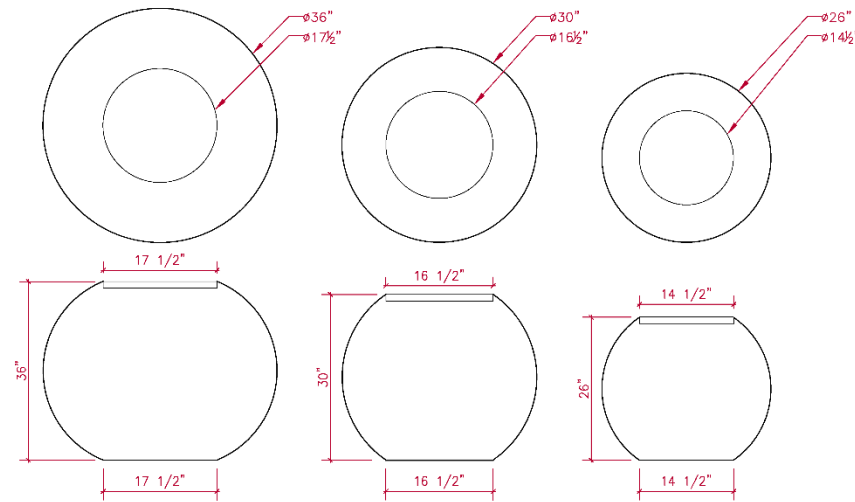

FIBERGLASS

LEGAL INFORMATION:
ALL RIGHTS RESERVED. INFORMATION ON THIS DOCUMENT IS CONFIDENTIAL AND EXCLUSIVE PROPERTY OF CAMDEN GARDENS INCORPORATED. DELIVERY OF THIS DOCUMENT OR ANY COPY THEREOF OR DISCLOSURE OF SUCH INFORMATION TO UNAUTHORIZED PERSONS IS FORBIDDEN WITHOUT EXPRESSED WRITTEN PERMISSION OF CAMDEN GARDENS INC

PRODUCT SPECIFICATIONS:

- 26"D
- 30"D
- 36"D