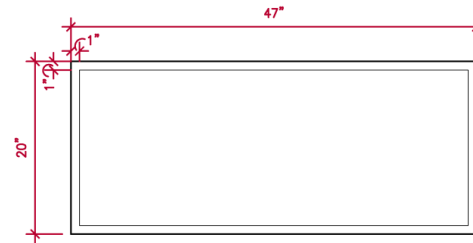

FIBERGLASS

LEGAL INFORMATION:
ALL RIGHTS RESERVED. INFORMATION ON THIS DOCUMENT IS CONFIDENTIAL AND EXCLUSIVE PROPERTY OF CAMDEN GARDENS INCORPORATED. DELIVERY OF THIS DOCUMENT OR ANY COPY THEREOF OR DISCLOSURE OF SUCH INFORMATION TO UNAUTHORIZED PERSONS IS FORBIDDEN WITHOUT EXPRESSED WRITTEN PERMISSION OF CAMDEN GARDENS INC

PRODUCT SPECIFICATIONS:

47"L x 20"W x 24"H