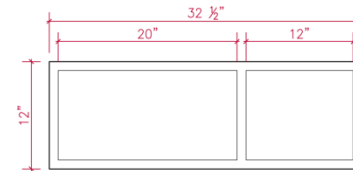

PRODUCT SPECIFICATIONS:
21 1/2" L x 14"W x 33 1/2"H

CORTEN STEEL

CAMDEN GARDENS, INC.
6535 5TH PL SOUTH, SUITE A, SEATTLE, WA 98108
206.767.0811
info@camdengardens.net
CAMDENGARDENSDESIGN.COM

SKYLINE

IN STOCK SIZES:

PRODUCT SPECIFICATIONS:

- 31 1/2" L x 12" W x 19 1/2" H
- 19" L x 12" W x 32" H
- 23 1/2" L x 12" W x 19 1/2" H

CAMDEN GARDENS, INC.
6535 5TH PL SOUTH, SUITE A, SEATTLE, WA 98108
206.767.0811
info@camdengardens.net
CAMDENGARDENSDESIGN.COM

DUO

IN STOCK SIZES:

39 ½ " L x 12"W x 32 "H

RUST

CORTEN STEEL

08

CAMDEN GARDENS, INC.
6535 5TH PL SOUTH, SUITE A, SEATTLE, WA 98108
206.767.0811
info@camdengardens.net
CAMDENGARDENSDESIGN.COM

DUO

PRODUCT SPECIFICATIONS:

39 1/2"L x 12"W x 32"H

CORTEN STEEL

CAMDEN GARDENS, INC.
6535 5TH PL SOUTH, SUITE A, SEATTLE, WA 98108
206.767.0811
info@camdengardens.net
CAMDENGARDENSDESIGN.COM

BARREL

IN STOCK SIZES: