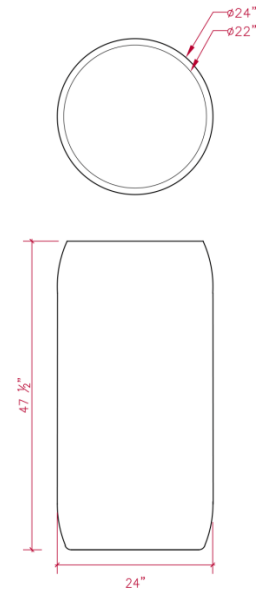

CAMDEN GARDENS, INC.
6535 5TH PL SOUTH, SUITE A, SEATTLE, WA 98108
206.767.0811
info@camdengardens.net
CAMDENGARDENSDESIGN.COM

RAIN

59

FIBERGLASS

LEGAL INFORMATION:
ALL RIGHTS RESERVED. INFORMATION ON THIS DOCUMENT IS CONFIDENTIAL AND EXCLUSIVE PROPERTY OF CAMDEN GARDENS INCORPORATED. DELIVERY OF THIS DOCUMENT OR ANY COPY THEREOF OR DISCLOSURE OF SUCH INFORMATION TO UNAUTHORIZED PERSONS IS FORBIDDEN WITHOUT EXPRESSED WRITTEN PERMISSION OF CAMDEN GARDENS INC

PRODUCT SPECIFICATIONS:
24"D x 47 1/2"H