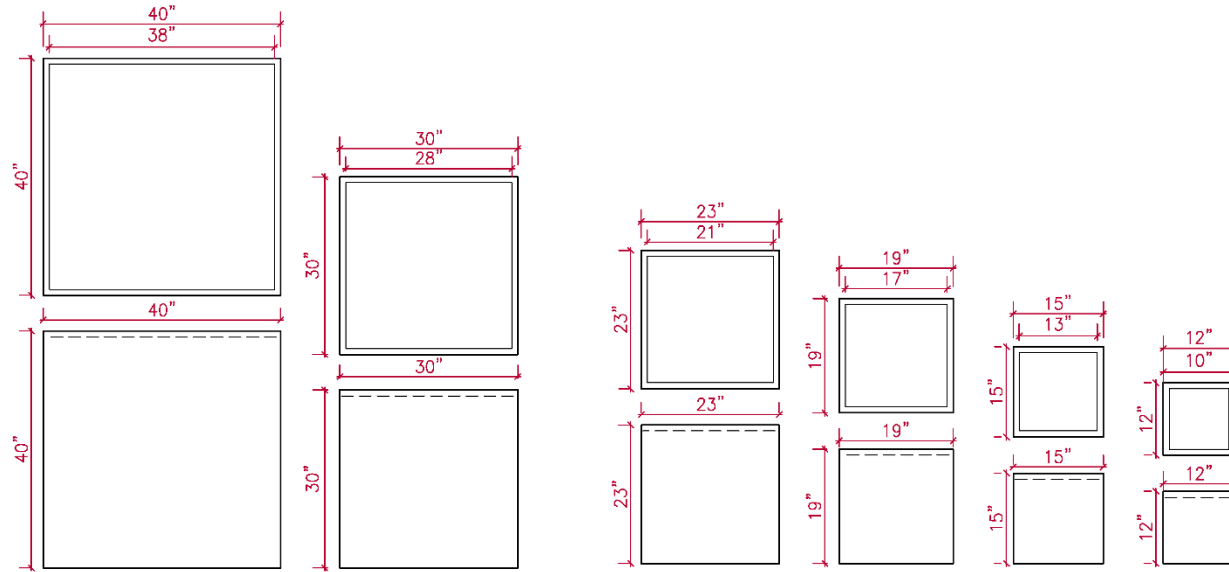

PRODUCT SPECIFICATIONS:

- 26"D
- 30"D
- 36"D

CAMDEN GARDENS, INC.
6535 5TH PL SOUTH, SUITE A, SEATTLE, WA 98108
206.767.0811
info@camdengardens.net
CAMDENGARDENSDESIGN.COM

CUBE

44

IN STOCK SIZES:

12"L x 12"W x 12"H

Sample chips are available upon request.

FIBERGLASS

CAMDEN GARDENS, INC.
6535 5TH PL SOUTH, SUITE A, SEATTLE, WA 98108
206.767.0811
info@camdengardens.net
CAMDENGARDENSDESIGN.COM

CUBE

LEGAL INFORMATION:
ALL RIGHTS RESERVED. INFORMATION ON THIS DOCUMENT IS CONFIDENTIAL AND EXCLUSIVE PROPERTY OF CAMDEN GARDENS INCORPORATED. DELIVERY OF THIS DOCUMENT OR ANY COPY THEREOF OR DISCLOSURE OF SUCH INFORMATION TO UNAUTHORIZED PERSONS IS FORBIDDEN WITHOUT EXPRESSED WRITTEN PERMISSION OF CAMDEN GARDENS INC

PRODUCT SPECIFICATIONS:

- 12"L x 12"W x 12"H
- 15"L x 15"W x 15"H
- 19"L x 19"W x 19"H
- 23"L x 23"W x 23"H
- 30"L x 30"W x 30"H
- 40"L x 40"W x 40"H

FIBERGLASS

CAMDEN GARDENS, INC.
6535 5TH PL SOUTH, SUITE A, SEATTLE, WA 98108
206.767.0811
info@camdengardens.net
CAMDENGARDENSDESIGN.COM