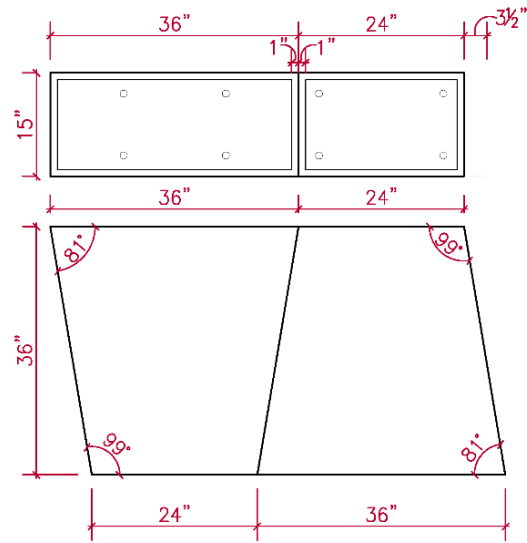

LEGAL INFORMATION:
ALL RIGHTS RESERVED. INFORMATION ON THIS DOCUMENT IS CONFIDENTIAL AND EXCLUSIVE PROPERTY OF CAMDEN GARDENS INCORPORATED. DELIVERY OF THIS DOCUMENT OR ANY COPY THEREOF OR DISCLOSURE OF SUCH INFORMATION TO UNAUTHORIZED PERSONS IS FORBIDDEN WITHOUT EXPRESSED WRITTEN PERMISSION OF CAMDEN GARDENS INC

PRODUCT SPECIFICATIONS:

60"L x 16"W x 36"H