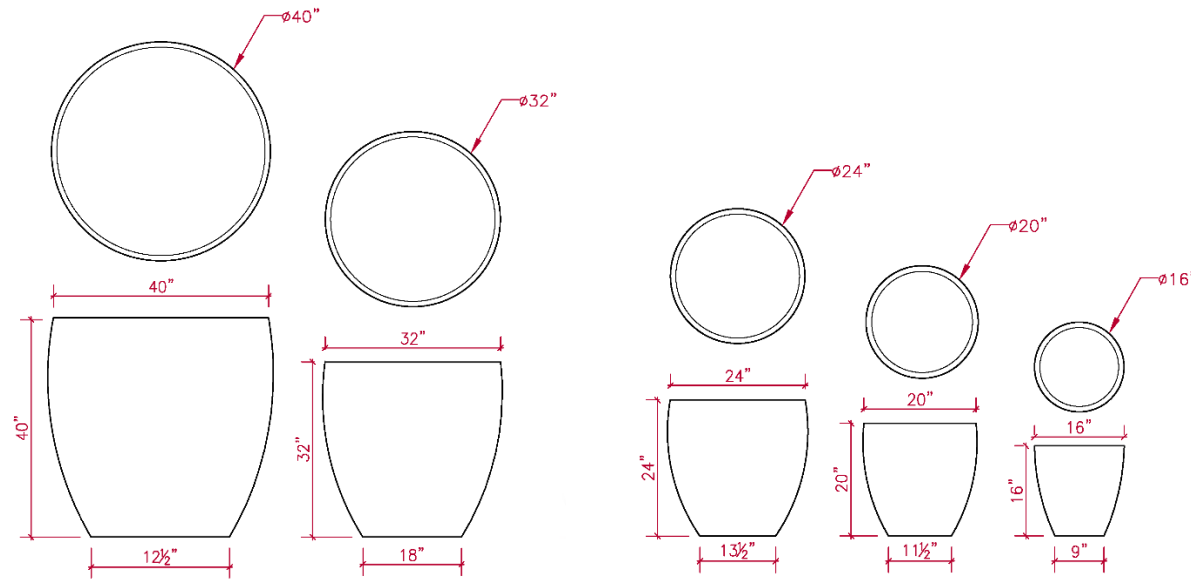

EGG

LEGAL INFORMATION:
ALL RIGHTS RESERVED. INFORMATION ON THIS DOCUMENT IS CONFIDENTIAL AND EXCLUSIVE PROPERTY OF CAMDEN GARDENS INCORPORATED. DELIVERY OF THIS DOCUMENT OR ANY COPY THEREOF OR DISCLOSURE OF SUCH INFORMATION TO UNAUTHORIZED PERSONS IS FORBIDDEN WITHOUT EXPRESSED WRITTEN PERMISSION OF CAMDEN GARDENS INC

PRODUCT SPECIFICATIONS:

- 16"D x 16"H
- 20"D x 20"H
- 24"D x 22"H
- 32"D x 32"H
- 40"D x 40"H

FIBERGLASS