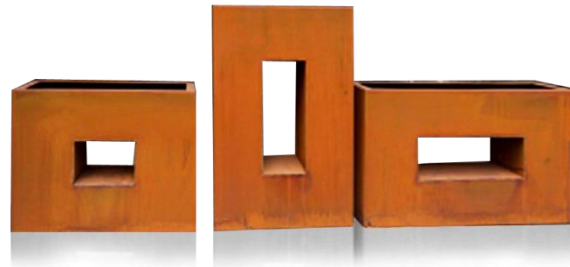

PRODUCT SPECIFICATIONS:
21 1/2" L x 14"W x 33 1/2"H

CORTEN STEEL

CAMDEN GARDENS, INC.
6535 5TH PL SOUTH, SUITE A, SEATTLE, WA 98108
206.767.0811
info@camdengardens.net
CAMDENGARDENSDESIGN.COM

SKYLINE

IN STOCK SIZES:

31 ½" L x 12" W x 19 ½" H

19 ½" L x 12" W x 32" H

23 ½" L x 12" W x 19 ½" H

RUST

CORTEN STEEL

CAMDEN GARDENS, INC.
6535 5TH PL SOUTH, SUITE A, SEATTLE, WA 98108
206.767.0811
info@camdengardens.net
CAMDENGARDENSDESIGN.COM