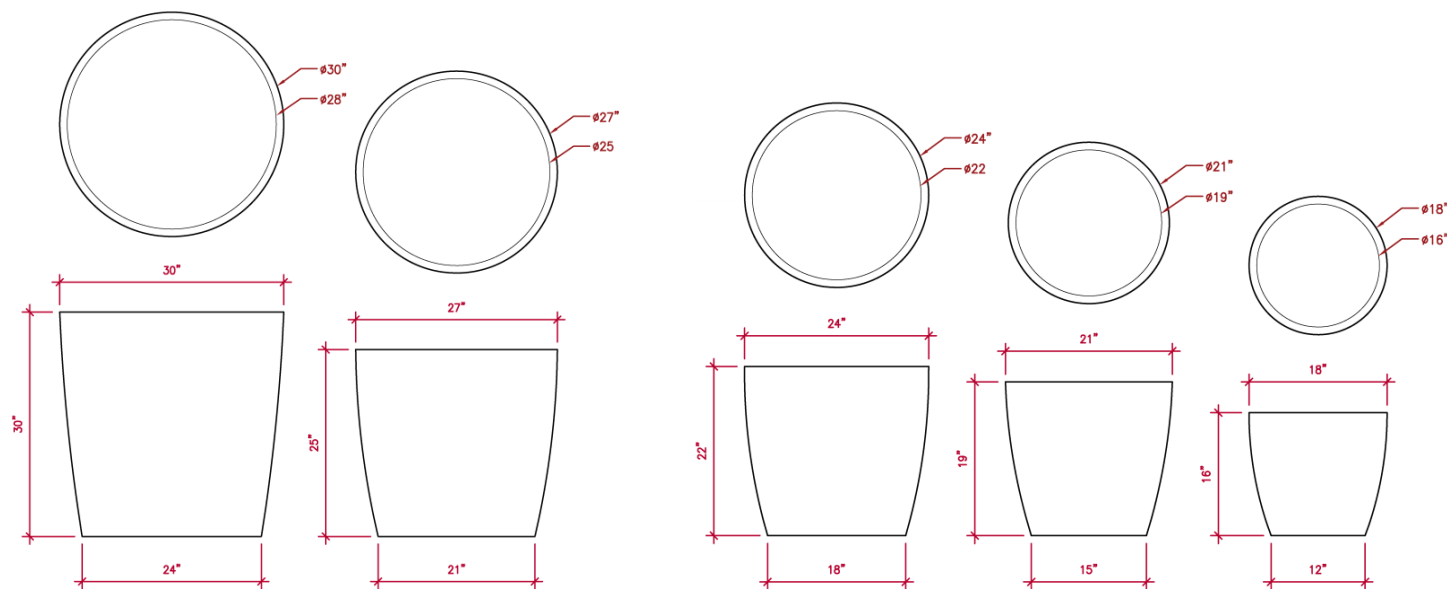

BARREL

LEGAL INFORMATION:
ALL RIGHTS RESERVED. INFORMATION ON THIS DOCUMENT IS CONFIDENTIAL AND EXCLUSIVE PROPERTY OF CAMDEN GARDENS INCORPORATED. DELIVERY OF THIS DOCUMENT OR ANY COPY THEREOF OR DISCLOSURE OF SUCH INFORMATION TO UNAUTHORIZED PERSONS IS FORBIDDEN WITHOUT EXPRESSED WRITTEN PERMISSION OF CAMDEN GARDENS INC

1. **PRODUCT SPECIFICATIONS:**
2. 16”D x 16”H
   - 20”D x 20”H
   - 24”D x 22”H
   - 32”D x 32”H
   - 40”D x 40”H SPECIAL ORDER

FIBERGLASS