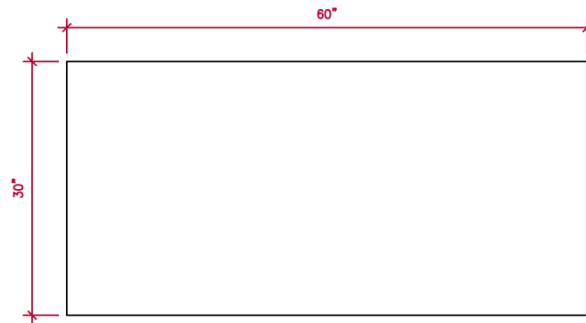

RECTANGLE

STEEL

LEGAL INFORMATION:
ALL RIGHTS RESERVED. INFORMATION ON THIS DOCUMENT IS CONFIDENTIAL AND EXCLUSIVE PROPERTY OF CAMDEN GARDENS INCORPORATED. DELIVERY OF THIS DOCUMENT OR ANY COPY THEREOF OR DISCLOSURE OF SUCH INFORMATION TO UNAUTHORIZED PERSONS IS FORBIDDEN WITHOUT EXPRESSED WRITTEN PERMISSION OF CAMDEN GARDENS INC

PRODUCT SPECIFICATIONS:

- 36"L x 16"W x 30"H
- 48"L x 16"W x 30"H
- 60"L x 16"W x 30"H