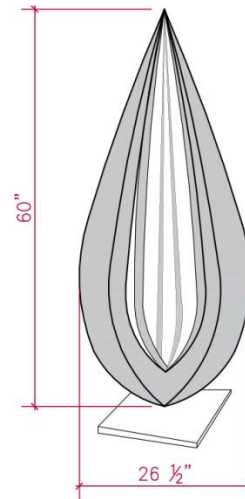

CAMDEN GARDENS, INC.
6535 5TH PL SOUTH, SUITE A, SEATTLE, WA 98108
206.767.0811
info@camdengardens.net
CAMDENGARDENSDESIGN.COM

LEAF

LEGAL INFORMATION:
ALL RIGHTS RESERVED. INFORMATION ON THIS DOCUMENT IS CONFIDENTIAL AND EXCLUSIVE PROPERTY OF CAMDEN GARDENS INCORPORATED. DELIVERY OF THIS DOCUMENT OR ANY COPY THEREOF OR DISCLOSURE OF SUCH INFORMATION TO UNAUTHORIZED PERSONS IS FORBIDDEN WITHOUT EXPRESSED WRITTEN PERMISSION OF CAMDEN GARDENS INC

PRODUCT SPECIFICATIONS:
24"D x 60"H

CORTEN STEEL