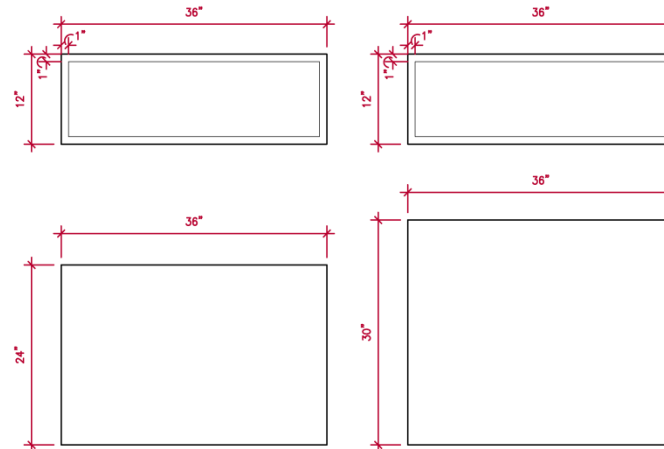

CAMDEN GARDENS, INC.
6535 5TH PL SOUTH, SUITE A, SEATTLE, WA 98108
206.767.0811
info@camdengardens.net
CAMDENGARDENSDESIGN.COM

RECTANGLE

LEGAL INFORMATION:
ALL RIGHTS RESERVED. INFORMATION ON THIS DOCUMENT IS CONFIDENTIAL AND EXCLUSIVE PROPERTY OF CAMDEN GARDENS INCORPORATED. DELIVERY OF THIS DOCUMENT OR ANY COPY THEREOF OR DISCLOSURE OF SUCH INFORMATION TO UNAUTHORIZED PERSONS IS FORBIDDEN WITHOUT EXPRESSED WRITTEN PERMISSION OF CAMDEN GARDENS INC

PRODUCT SPECIFICATIONS:

- 26”L x 12”W x 12”H
- 36”L x 12”W x 12”H
- 36”L x 12”W x 18”H
- 36”L x 12”W x 24”H
- 36”L x 12”W x 30”H

FIBERGLASS