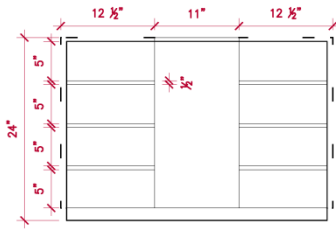

CAMDEN GARDENS, INC.
6535 5TH PL SOUTH, SUITE A, SEATTLE, WA 98108
206.767.0811
info@camdengardens.net
CAMDENGARDENSDESIGN.COM

MOD

15

LEGAL INFORMATION:
ALL RIGHTS RESERVED. INFORMATION ON THIS DOCUMENT IS CONFIDENTIAL AND EXCLUSIVE PROPERTY OF CAMDEN GARDENS INCORPORATED. DELIVERY OF THIS DOCUMENT OR ANY COPY THEREOF OR DISCLOSURE OF SUCH INFORMATION TO UNAUTHORIZED PERSONS IS FORBIDDEN WITHOUT EXPRESSED WRITTEN PERMISSION OF CAMDEN GARDENS INC

PRODUCT SPECIFICATIONS:
SQUARE: 34"L x 34"W x 23 1/2"H
RECTANGLE: 59"L x 23 1/2"W x 11 1/2"H

CORTEN STEEL