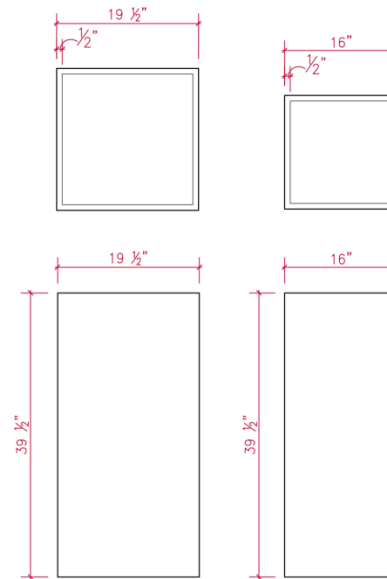

CAMDEN GARDENS, INC.
6535 5TH PL SOUTH, SUITE A, SEATTLE, WA 98108
206.767.0811
info@camdengardens.net
CAMDENGARDENSDESIGN.COM

QUADRUM

21

CORTEN STEEL

LEGAL INFORMATION:
ALL RIGHTS RESERVED. INFORMATION ON THIS DOCUMENT IS CONFIDENTIAL AND EXCLUSIVE PROPERTY OF CAMDEN GARDENS INCORPORATED. DELIVERY OF THIS DOCUMENT OR ANY COPY THEREOF OR DISCLOSURE OF SUCH INFORMATION TO UNAUTHORIZED PERSONS IS FORBIDDEN WITHOUT EXPRESSED WRITTEN PERMISSION OF CAMDEN GARDENS INC

PRODUCT SPECIFICATIONS:

16"L x 16"W x 39 1/2"H

19 1/2"L x 19 1/2"W x 39 1/2"H